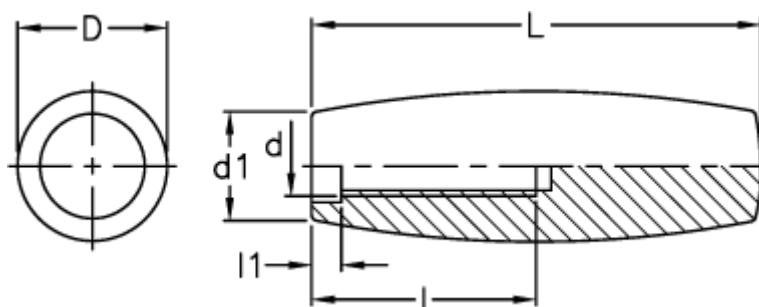

Data Sheet

Article number: 2304020401

Description: E+G Handle
I.195/60-M8

Measures

d = M8

D = 20

d1 = 14

l = 30

L = 60

l1 = 4